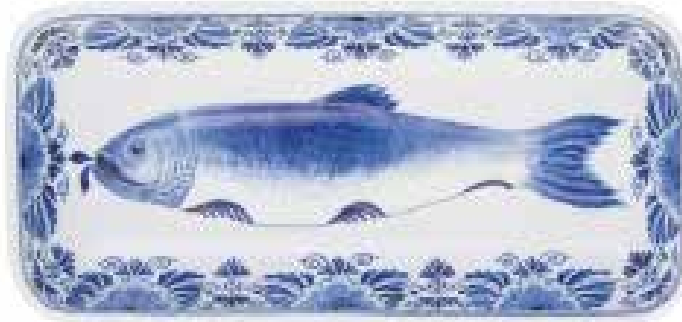

Catalog "RD" - De Porceleyne Fles (Royal Delft)

Last Revised: February 18 2026

Page 5 of 15

Royal Delft Plates

091150 - Candy Dish
4" W x 2.5" H
\$87.00

091105
11.5" W x 5" H
\$309.00

092232
9.5" Dia
\$370.00