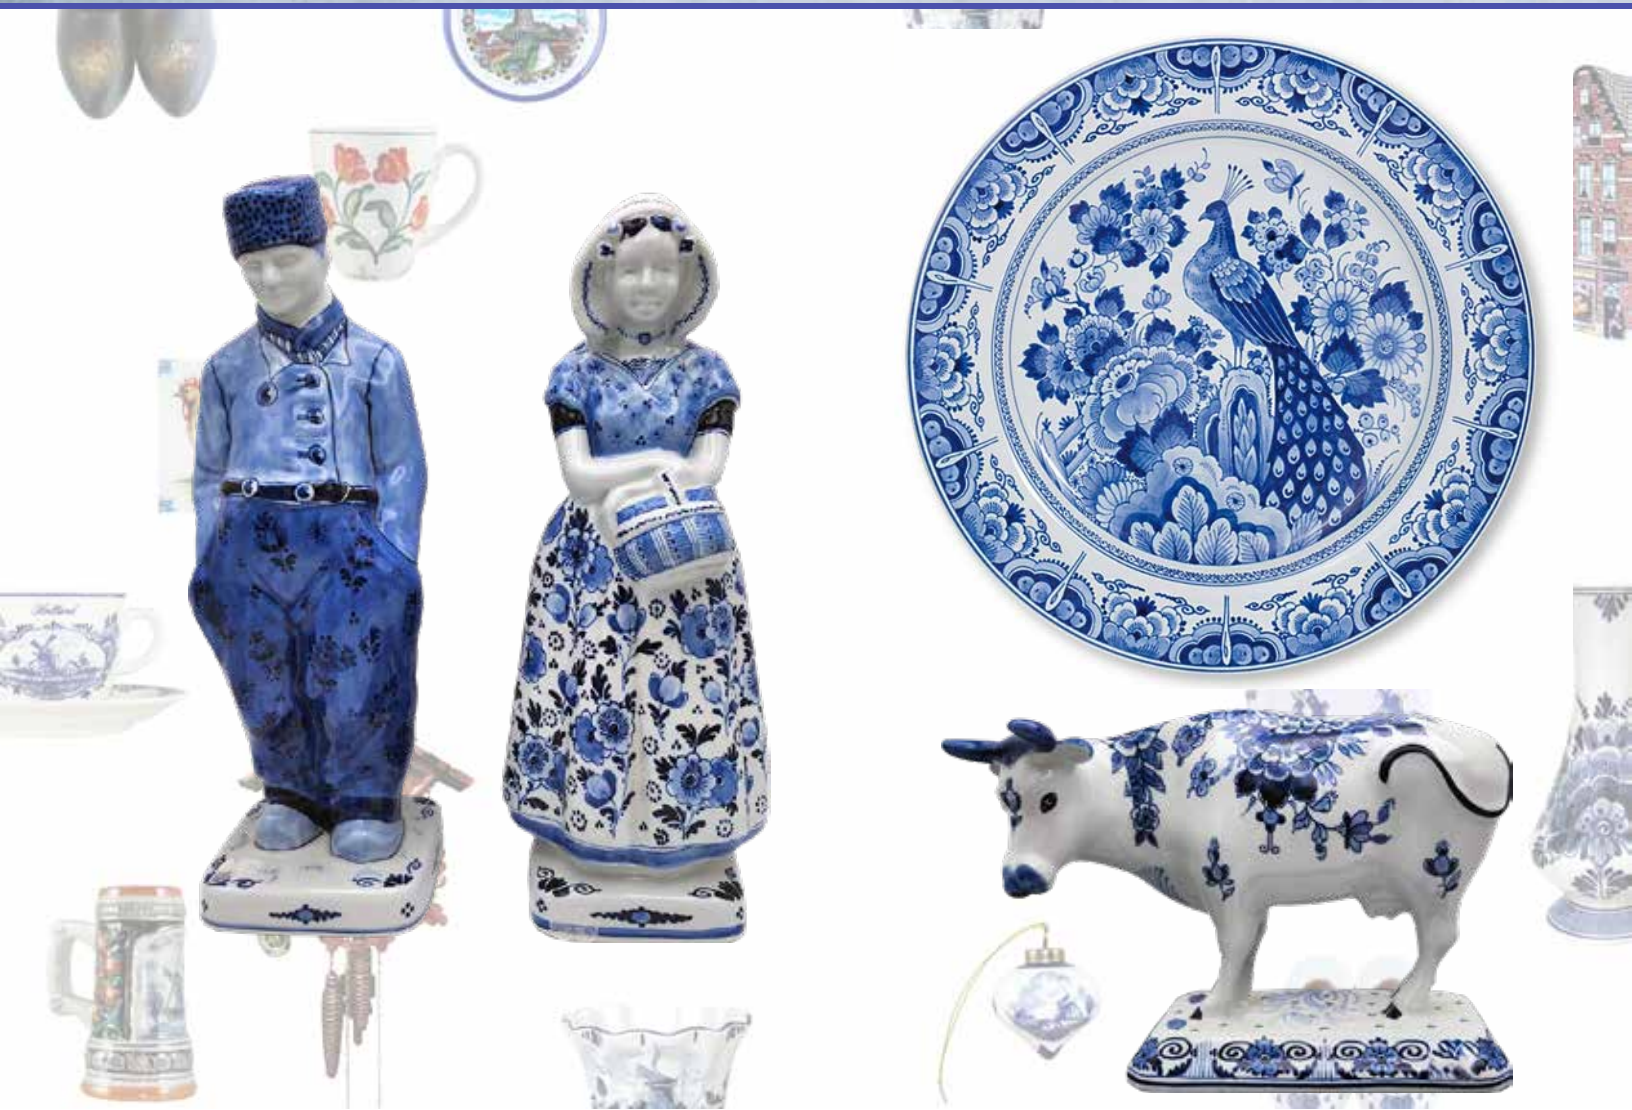

2026
Wholesale

12350 James St.
Holland MI 49424
phone: 616.392.6051
wholesale@dutchvillage.com

DE PORCELEYNE FLES (Royal Delft)

Nelis Imports

Nelis' Imports

Welkom!

We are pleased that you are interested in our imported Netherlands products.