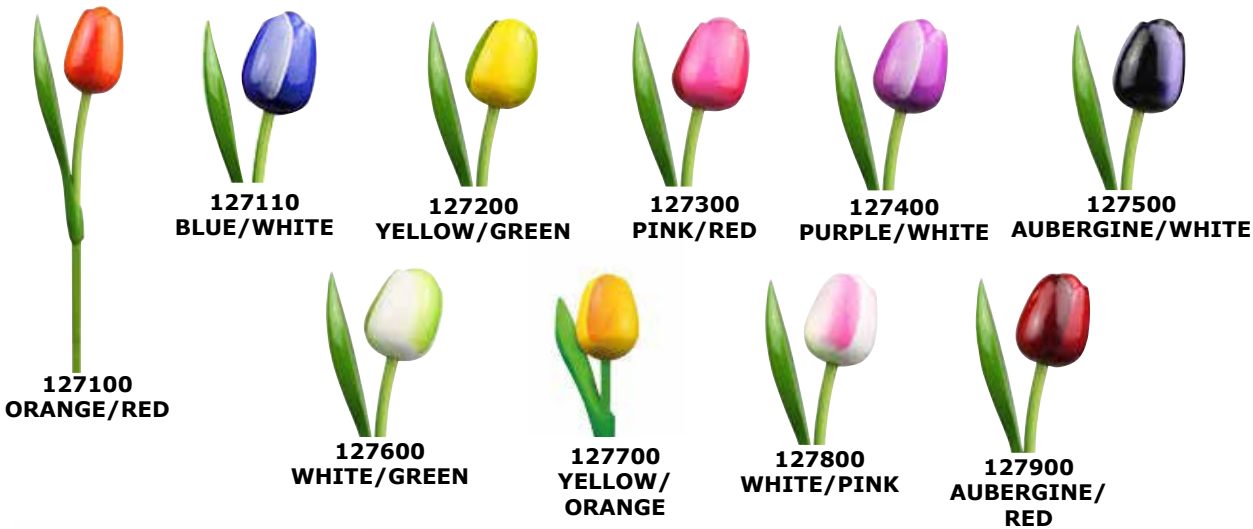

8" H Wooden Tulips - $1.50 ea.

128000 Tulip Boquet 9 Count 8" H $12.50