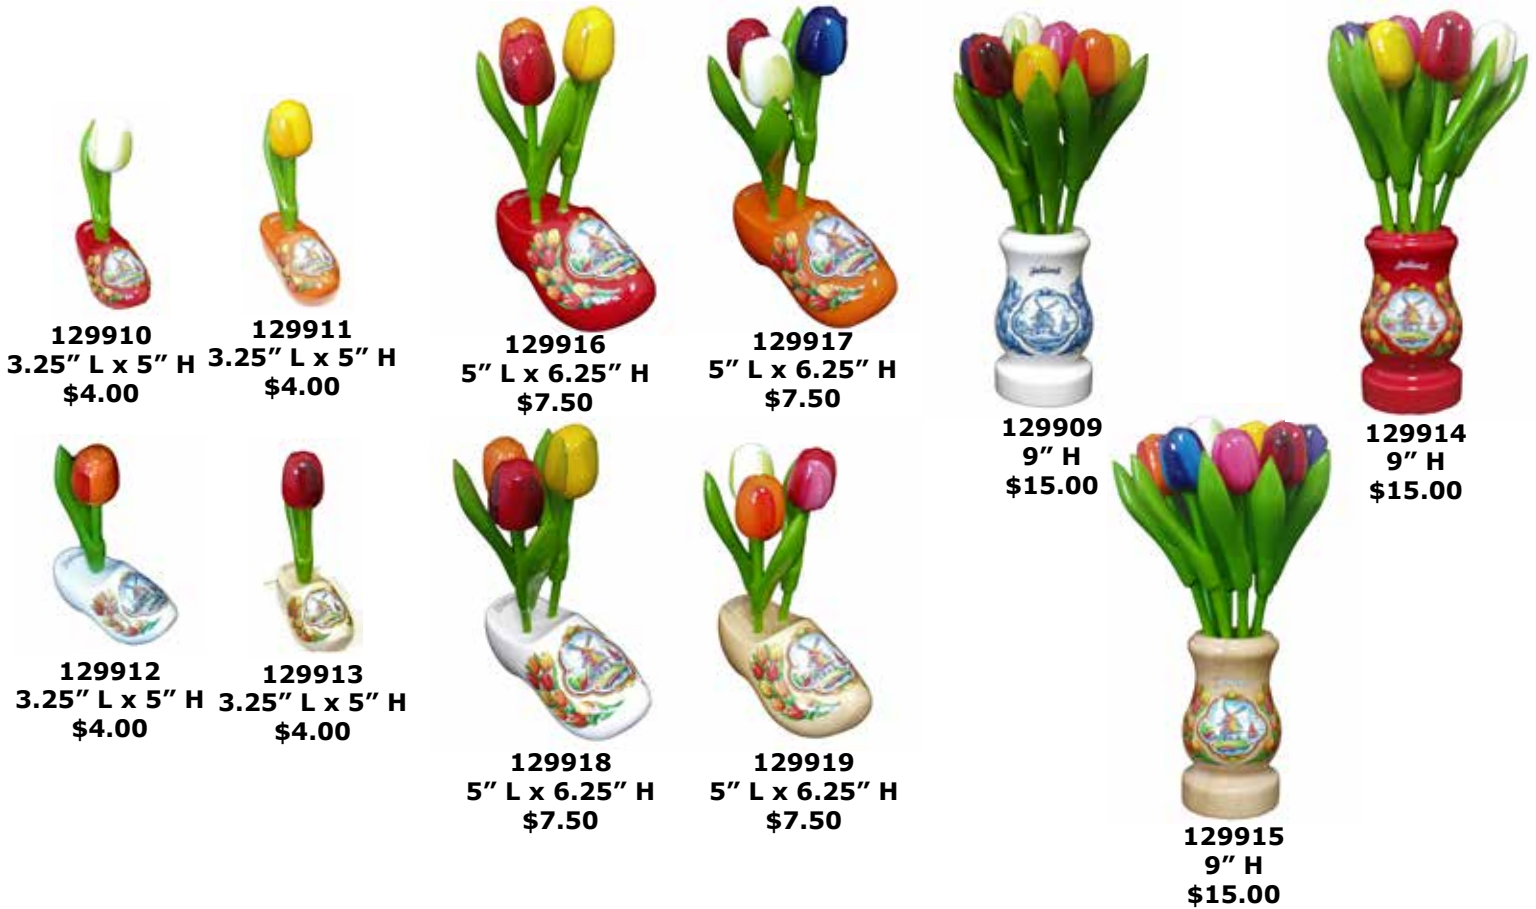

122080
Tulip Bottle Opener
Yellow/Green
\$2.50

226600
Tulip Magnet Assorted
\$2.50 ea.

225500
Tulip Keychain Assorted
\$2.50 ea.

Wooden Pedestal Tulips- 3.25" H - \$2.50 ea.

Wooden Pedestal Tulips- 8" H - \$3.50 ea.