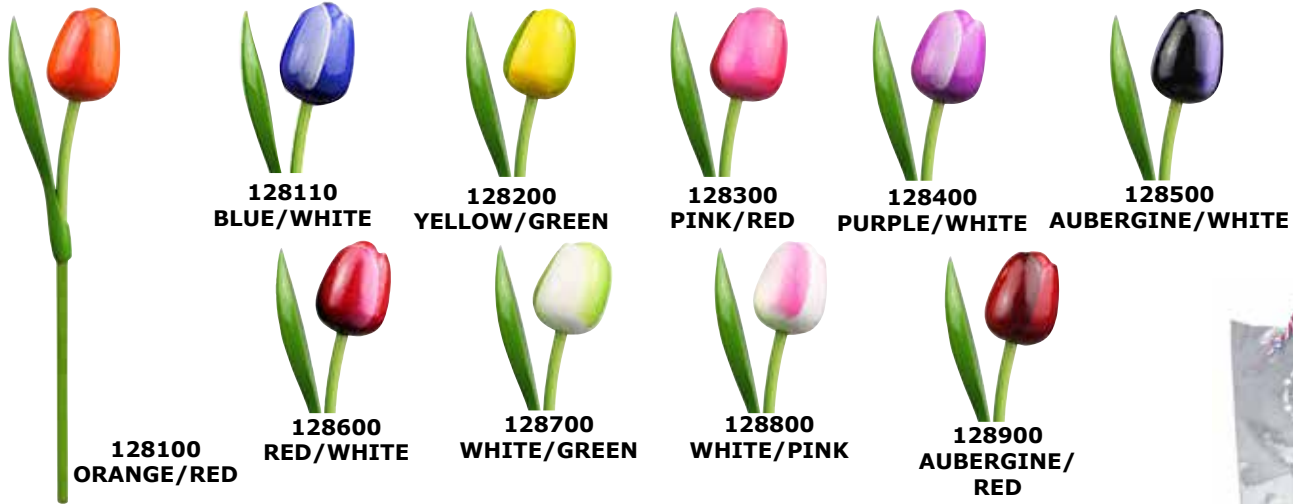

14" H Wooden Tulips - $2.50 ea.

120000 Plastic Tulip Bag $1.50