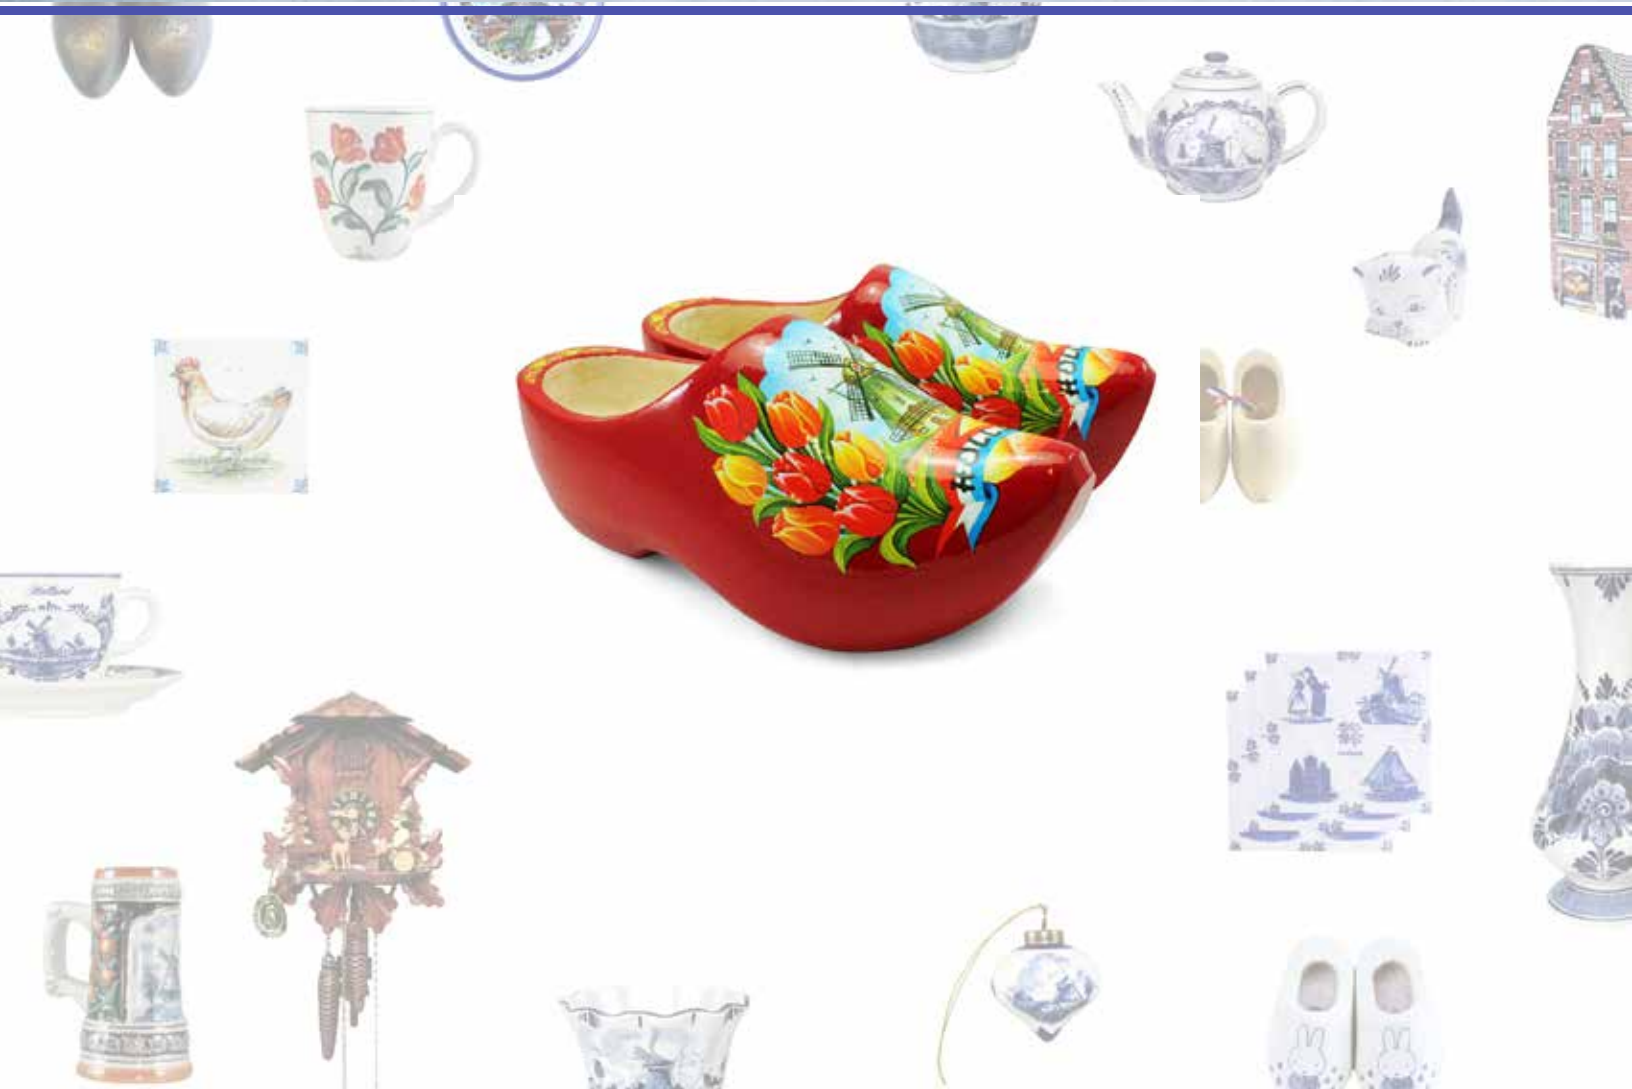

Wooden Shoes and Tulips Slippers, Hats and Books

SLIPPERS

WOODEN SHOES

KEYCHAINS

MAGNETS

Nelis Imports