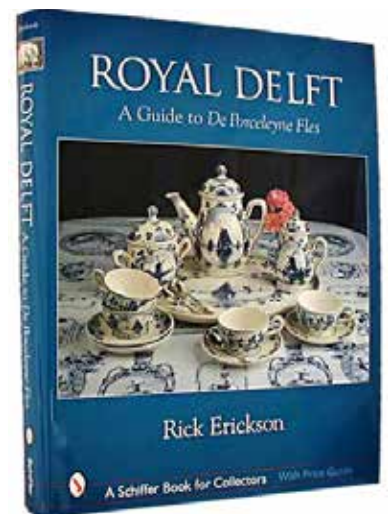

Nelis' Imports

12350 James Street Holland MI 49424
ph: 616.392.6051 e-mail: wholesale@dutchvillage.com

This wholesale catalog is available as a pdf and may be viewed or printed directly from our website at wholesale.dutchvillage.com. Prices can change without notice. © Nelis' Dutch Village

Catalog "RD" - De Porceleyne Fles (Royal Delft)

Last Revised: February 08 2024

Page 2 of 15